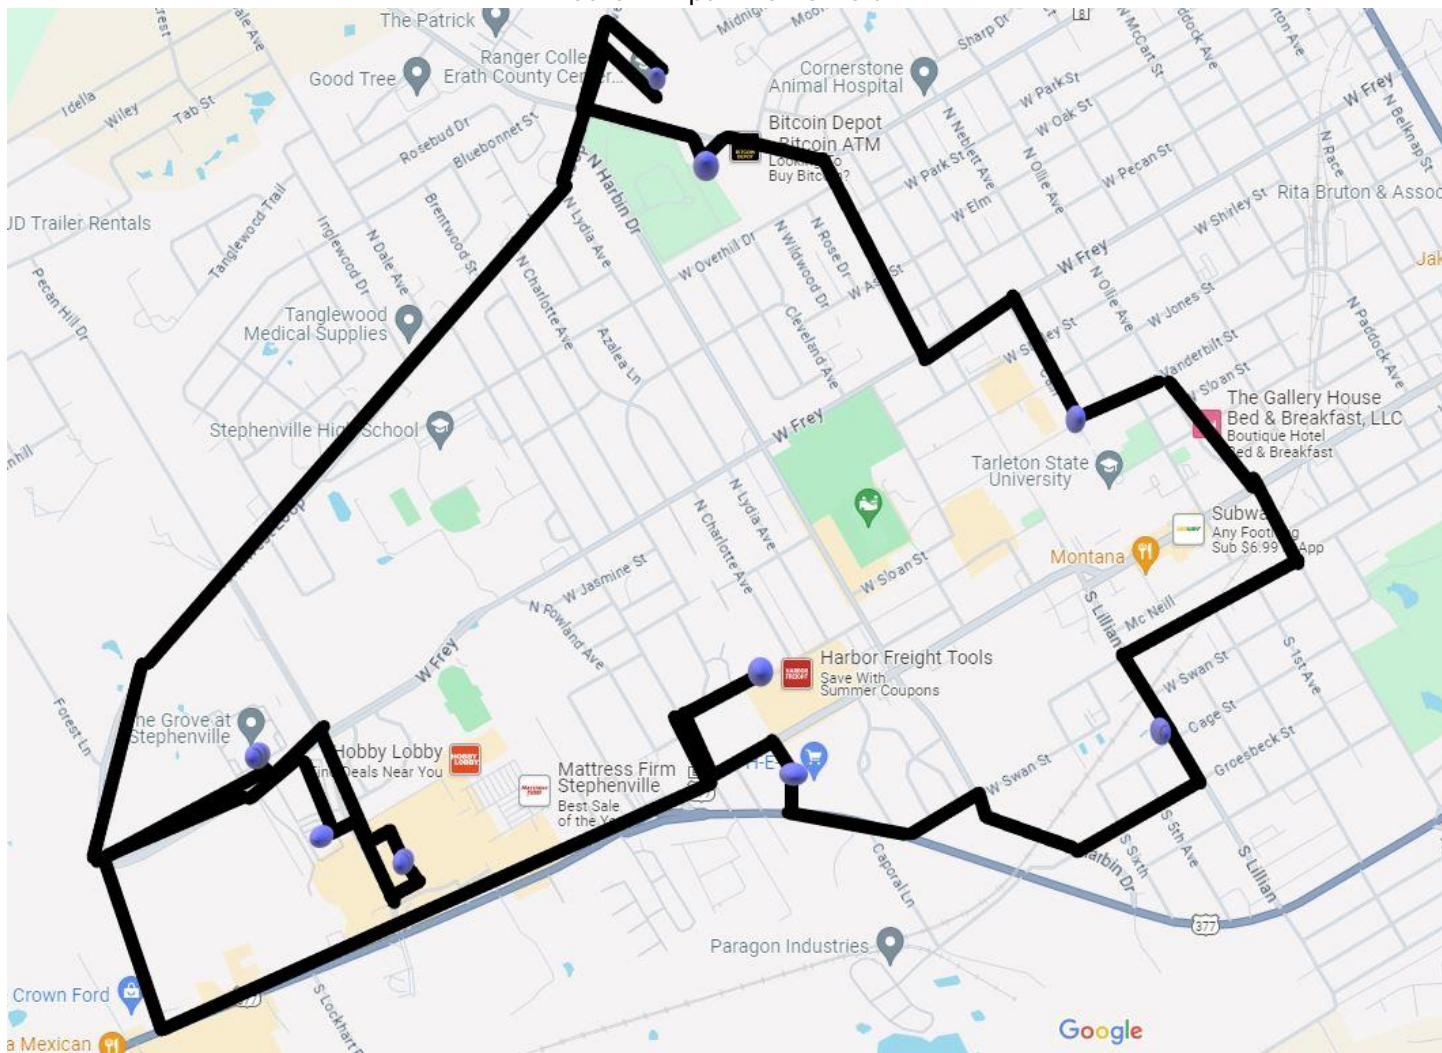

Central Texas Rural Transit District – City And Rural Rides
Route #2 Apartments/Retail