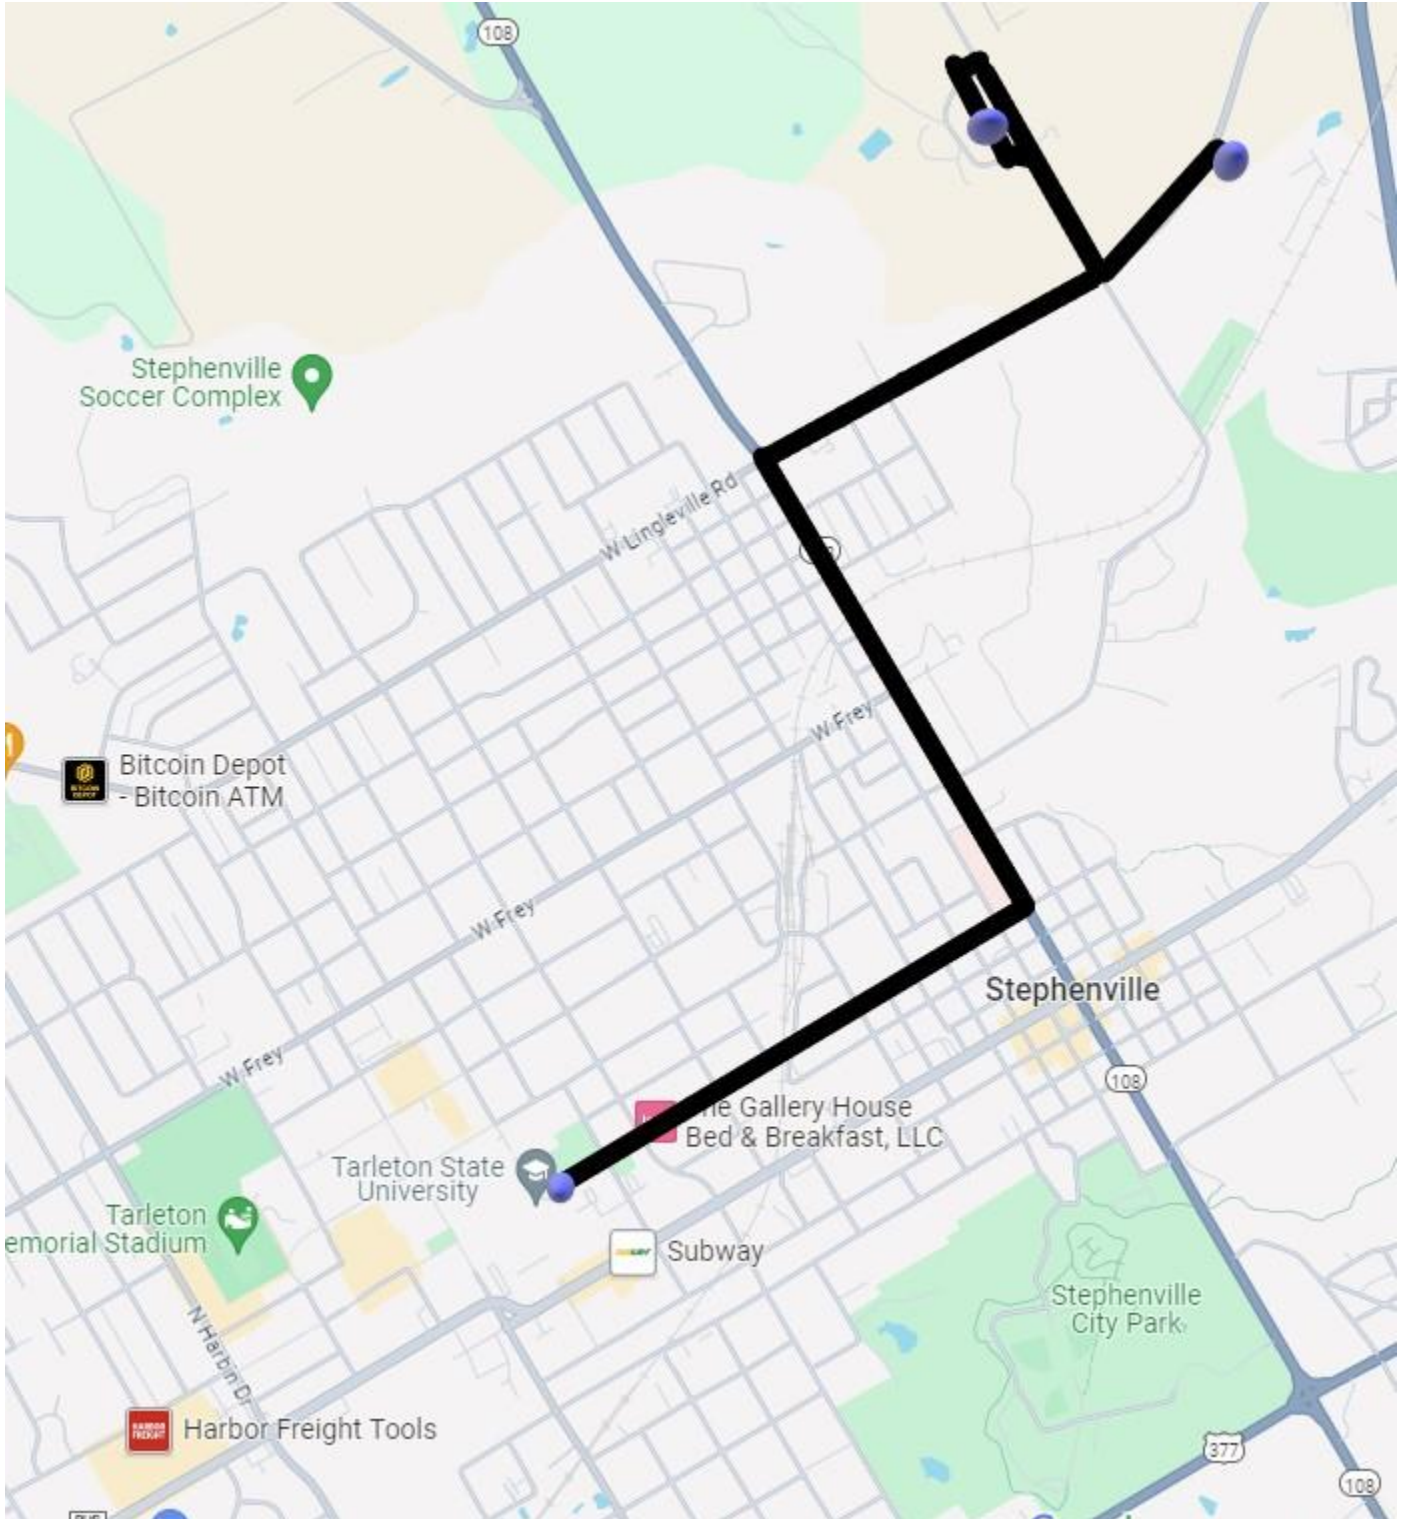

Central Texas Rural Transit District – City And Rural Rides
Route #1 Creekside / Farm

Creekside Townhomes				
7:30 a.m.	9:15 a.m.	11:00 a.m.	12:46 p.m.	2:31 p.m.
7:51 a.m.	9:36 a.m.	11:21 a.m.	1:07 p.m.	2:52 p.m.
8:12 a.m.	9:57 a.m.	11:42 a.m.	1:28 p.m.	3:13 p.m.
8:33 a.m.	10:18 a.m.	12:04 p.m.	1:49 p.m.	3:34 p.m.
8:54 a.m.	10:39 a.m.	12:25 p.m.	2:10 p.m.	3:55 p.m.
Ag Farm				
7:34 a.m.	9:19 a.m.	11:04 a.m.	12:50 p.m.	2:35 p.m.
7:55 a.m.	9:40 a.m.	11:25 a.m.	1:11 p.m.	2:56 p.m.
8:16 a.m.	10:01 a.m.	11:47 a.m.	1:32 p.m.	3:17 p.m.
8:37 a.m.	10:22 a.m.	12:08 p.m.	1:53 p.m.	3:38 p.m.
8:58 a.m.	10:43 a.m.	12:29 p.m.	2:14 p.m.	
1202 Military Drive				
7:42 a.m.	9:27 a.m.	11:12 a.m.	12:58 p.m.	2:43 p.m.
8:03 a.m.	9:48 a.m.	11:33 a.m.	1:19 p.m.	3:04 p.m.
8:24 a.m.	10:09 a.m.	11:55 p.m.	1:40 p.m.	3:25 p.m.
8:45 a.m.	10:30 a.m.	12:16 p.m.	2:01p.m.	3:46 p.m.
9:06 a.m.	10:51 a.m.	12:37 p.m.	2:22 p.m.	

This service is available to Tarleton State University and the General Public.

Central Texas Rural Transit District – City And Rural Rides
Route #1 Creekside / Farm

This service is available to Tarleton State University and the General Public.

Cain & W Vanderbilt		
7:51 a.m.	11:16 a.m.	2:41 p.m.
8:32 a.m.	11:57 a.m.	3:22 p.m.
9:13 a.m.	12:38 p.m.	
9:54 a.m.	1:19 p.m.	
10:35 a.m.	2:00 p.m.	

H.E.B.	
Last Stop to Deliver at 3:30 p.m.	
8:00 a.m.	12:05 a.m.
8:40 a.m.	12:46 a.m.
9:21 a.m.	1:27 p.m.
10:03 a.m.	2:08 p.m.
10:43 a.m.	2:49 p.m.
11:24 a.m.	3:30 p.m.

Central Texas Rural Transit District – City And Rural Rides
Route #3 Parking Lot Shuttle